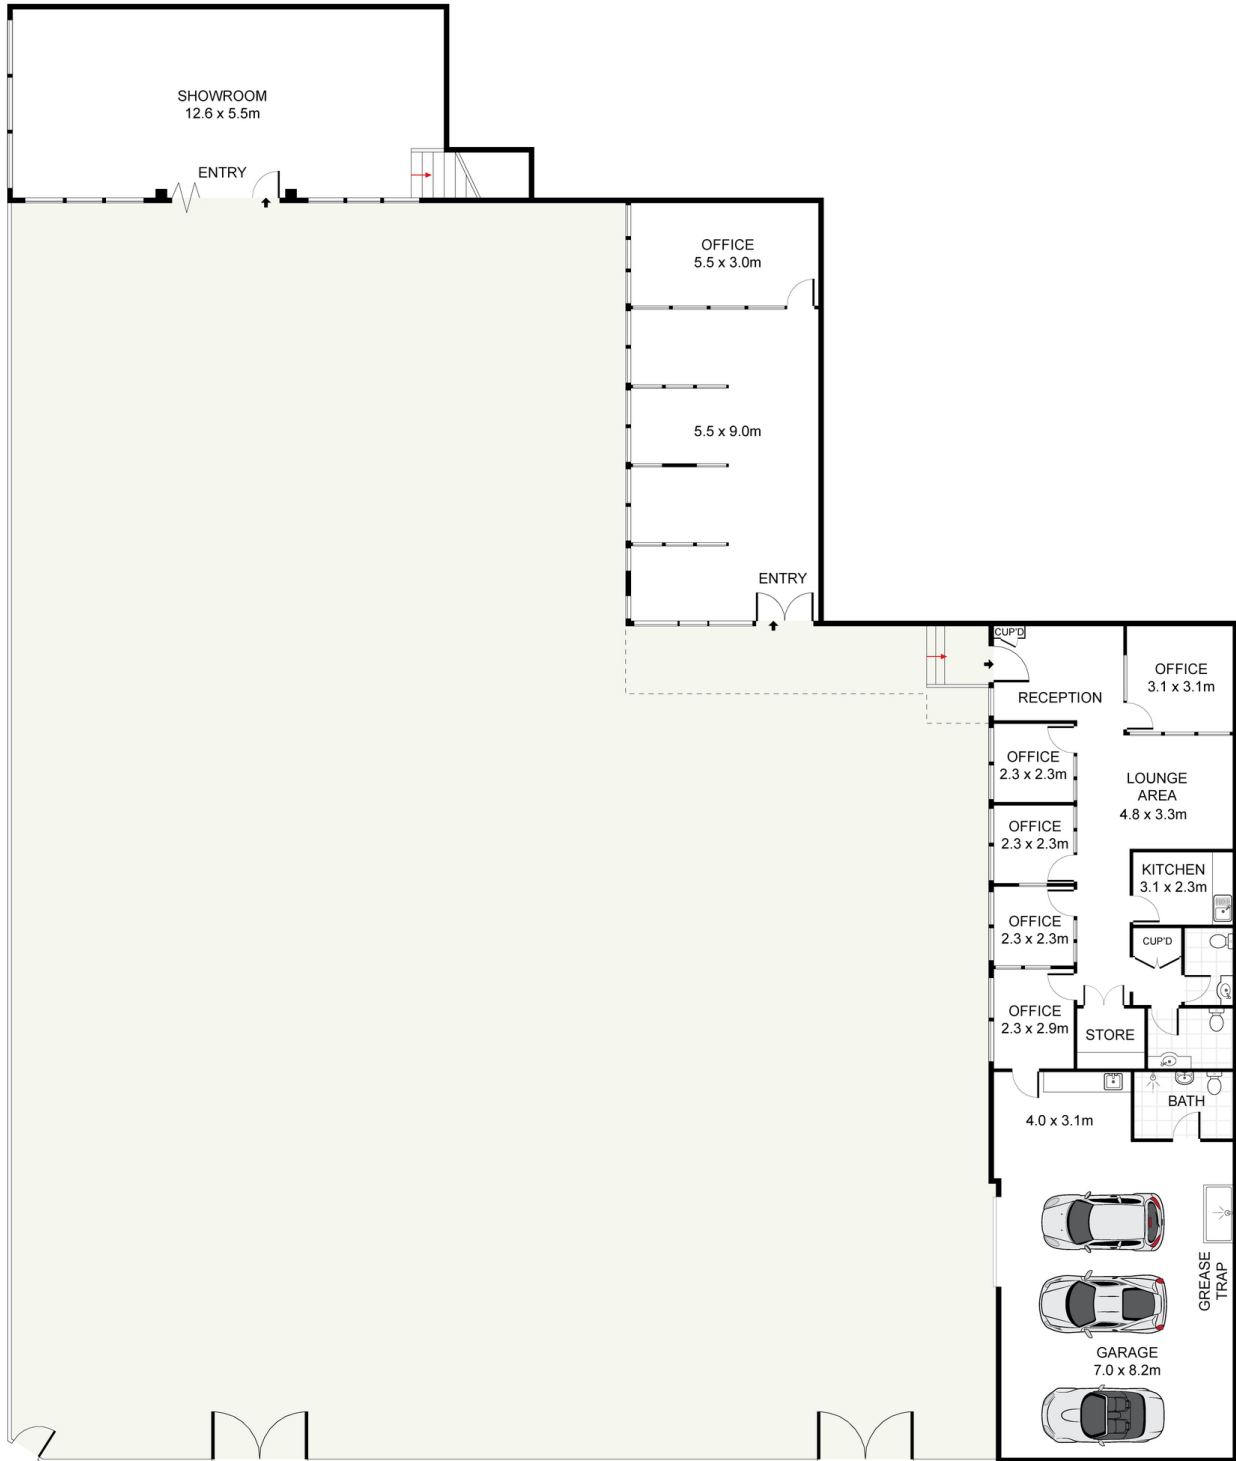

Michael Catalano
8507 2444

true =
PROPERTY

587-599 Parramatta Road, Leichhardt

DISCLAIMER: PLANS SHOWN ARE FOR PRESENTATION PURPOSES AND ARE NOT PART OF ANY LEGAL DOCUMENT. ALL MEASUREMENTS AND FIGURES ARE APPROXIMATE.