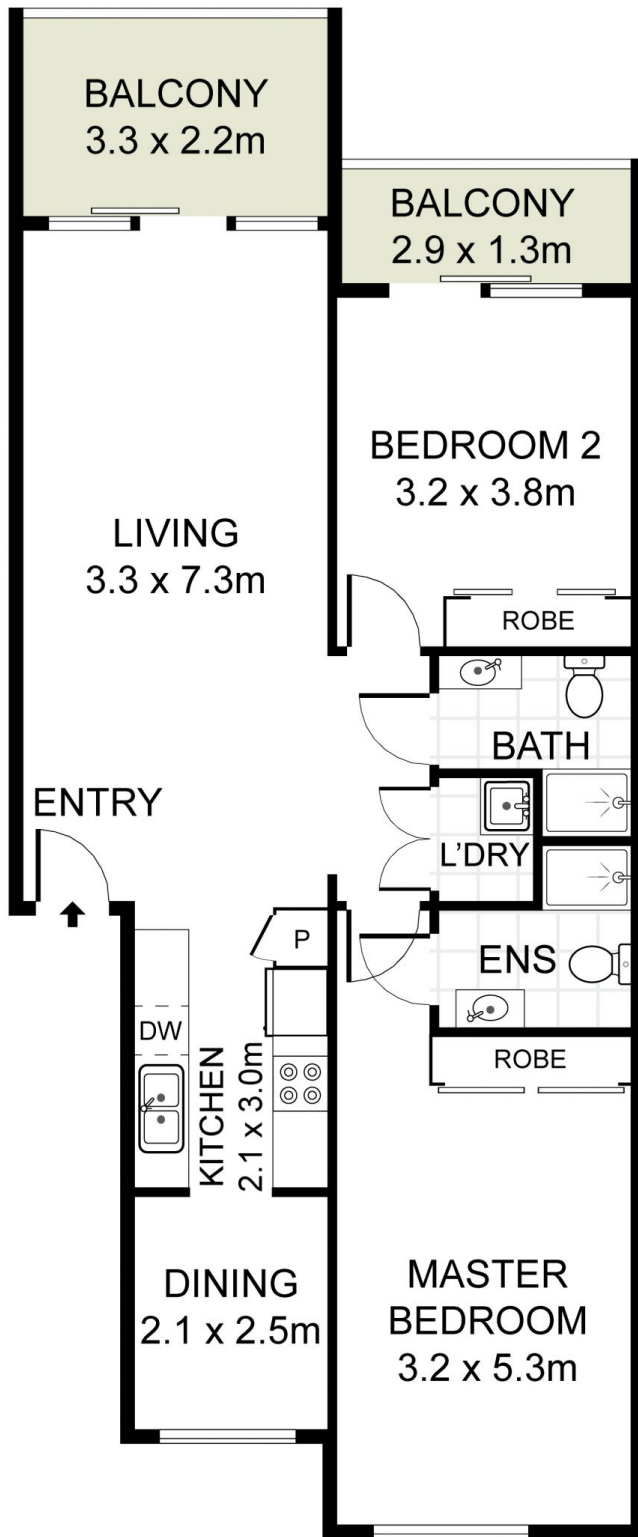

BASEMENT

LEVEL ONE

true =
PROPERTY

19/518-522 Woodville Road, Guildford

DISCLAIMER: PLANS SHOWN ARE FOR PRESENTATION PURPOSES AND ARE NOT PART OF ANY LEGAL DOCUMENT. ALL MEASUREMENTS AND FIGURES ARE APPROXIMATE.